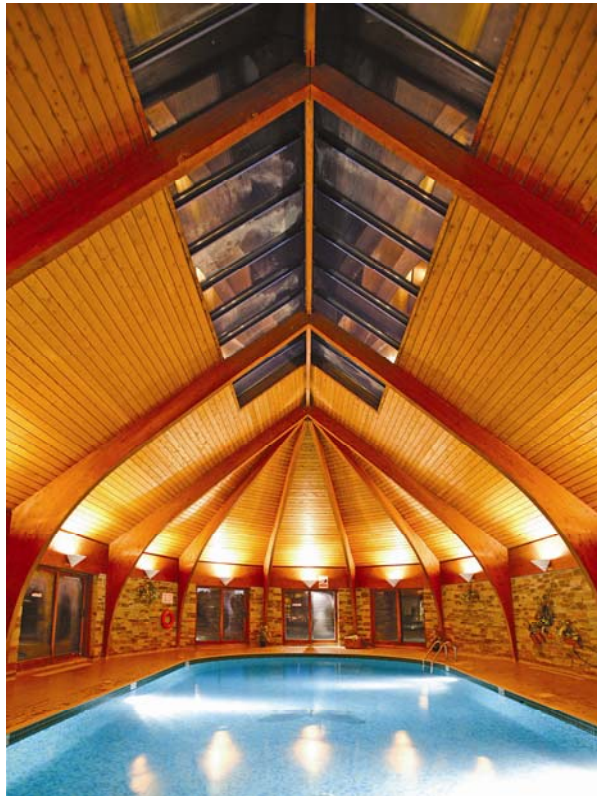

# LAKEVIEW

COUNTRY CLUB • SPA • RESORT

## Leisure & Membership information

Our on-site facilities include:  
9 Hole Golf Course - Golf Driving Range  
Swimming Pool - Fitness Centre  
Coarse Fishing Lakes - Spa  
Club Bar & Terrace Restaurant  
Luxury Accommodation